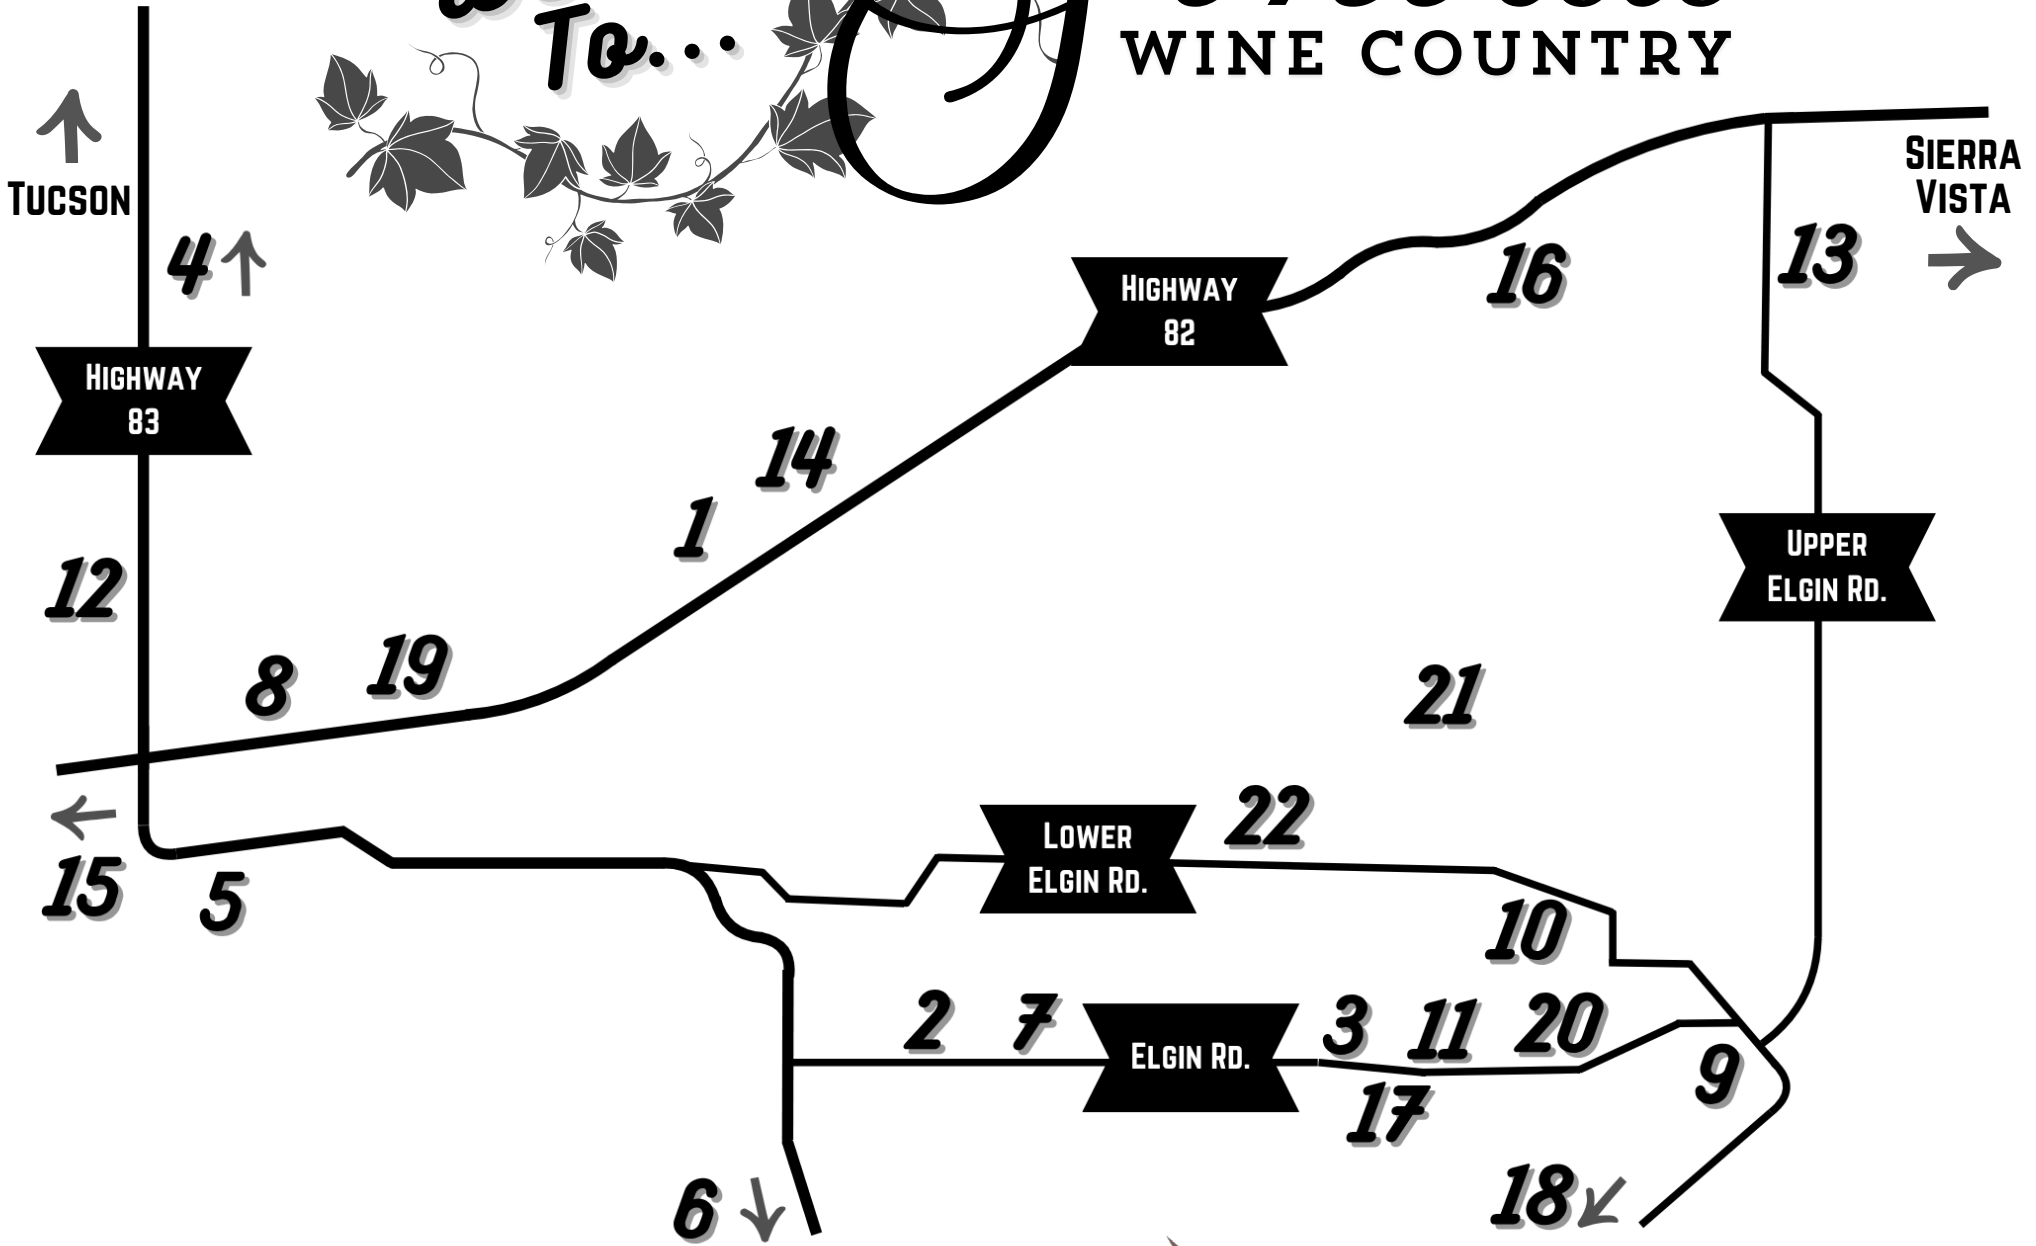

Welcome To... *Sonoita* WINE COUNTRY

Sonoita

WINE COUNTRY

- 1** ARIZONA HOPS & VINES
WWW.AZHOPSANDVINES.COM
3450 HWY 82, SONOITA, (301) 237-6556
- 2** AUTUMN SAGE VINEYARDS
WWW.AUTUMNSAGE.COM
90 ELGIN RD, ELGIN, (602) 904-2120
- 3** CALLAGHAN VINEYARDS
WWW.CALLAGHANVINEYARDS.COM
336 ELGIN RD, ELGIN, (520) 455-5322
- 4** CHARRON VINEYARDS
WWW.CHARRONVINEYARDS.COM
18585 S. SONOITA HWY, (520) 762-8585
- 5** COPPER BROTHEL BREWERY
WWW.COPPERBROTHELBREWERY.COM
3112 HWY 83, SONOITA, (520) 405-6721
- 6** COPPER HOP RANCH & MICROBREWERY
WWW.COPPERHOPRANCH.COM
5 FAIRVIEW LN, ELGIN, (760) 710-7583
- 7** DEEP SKY VINEYARD
WWW.DEEPSKYVINEYARD.COM
124 ELGIN RD, ELGIN, (520) 490-6170
- 8** DOS CABEZAS WINeworks
WWW.DOSCABEZAS.COM
3248 HWY 82, SONOITA, (520) 455-5141
- 9** ELGIN WINERY + DISTILLERY
WWW.ELGINWD.COM
471 ELGIN RD, ELGIN, (520) 455-9309
- 10** FLYING KITE VINEYARD
WWW.FLYINGKITEVINEYARD.COM
435 LOWER ELGIN, ELGIN, (602) 617-6155
- 11** FLYING LEAP VINEYARDS
WWW.FLYINGLEAPVINEYARDS.COM
342 ELGIN RD, ELGIN, (888) 431-5777
- 12** FOUR TAILS TASTING ROOM
WWW.FOURTAILSTASTINGROOM.COM
3170 HWY 83, SONOITA, (520) 386-2878
- 13** LOS MILICS VINEYARDS
WWW.LOSMILICSVINEYARDS.COM
423 UPPER ELGIN RD, ELGIN, (520) 221-0180
- 14** THE MEADING ROOM
WWW.THEMEADINGROOM.COM
3470 HWY 82, SONOITA, (520) 428-1170
- 15** QUEEN OF CUPS
WWW.QUEENOFCUPSWINES.COM
320 SMELTER AVE, PATAGONIA, (520) 300-0815
- 16** RUNE WINES
WWW.RUNEWINES.COM
3969 HWY 82, SONOITA, (520) 338-8823
- 17** SALVATORE VINEYARDS
WWW.PASSIONCELLARS.COM
313 ELGIN RD, ELGIN, (480) 483-5051
- 18** SONOITA VINEYARDS
WWW.SONOITAVINEYARDS.COM
290 ELGIN CANELO RD, ELGIN, (520) 455-5893
- 19** SUNSET RIDE VINEYARDS
WWW.SUNSETRIDE.COM
3266 HWY 82, SONOITA, (520) 216-7223
- 20** TWISTED UNION WINE CO.
WWW.TWISTEDUNIONWINECOMPANY.COM
370 ELGIN RD, ELGIN, (520) 455-5582
- 21** VINO STACHE WINERY
WWW.VINOSTACHE.COM
6 LONE MESQUITE CT, ELGIN, (480) 266-0515
- 22** WILHELM FAMILY VINEYARDS
WWW.WILHELMVINEYARDS.COM
21 MOUNTAIN RANCH DR, ELGIN, (520) 455-9291